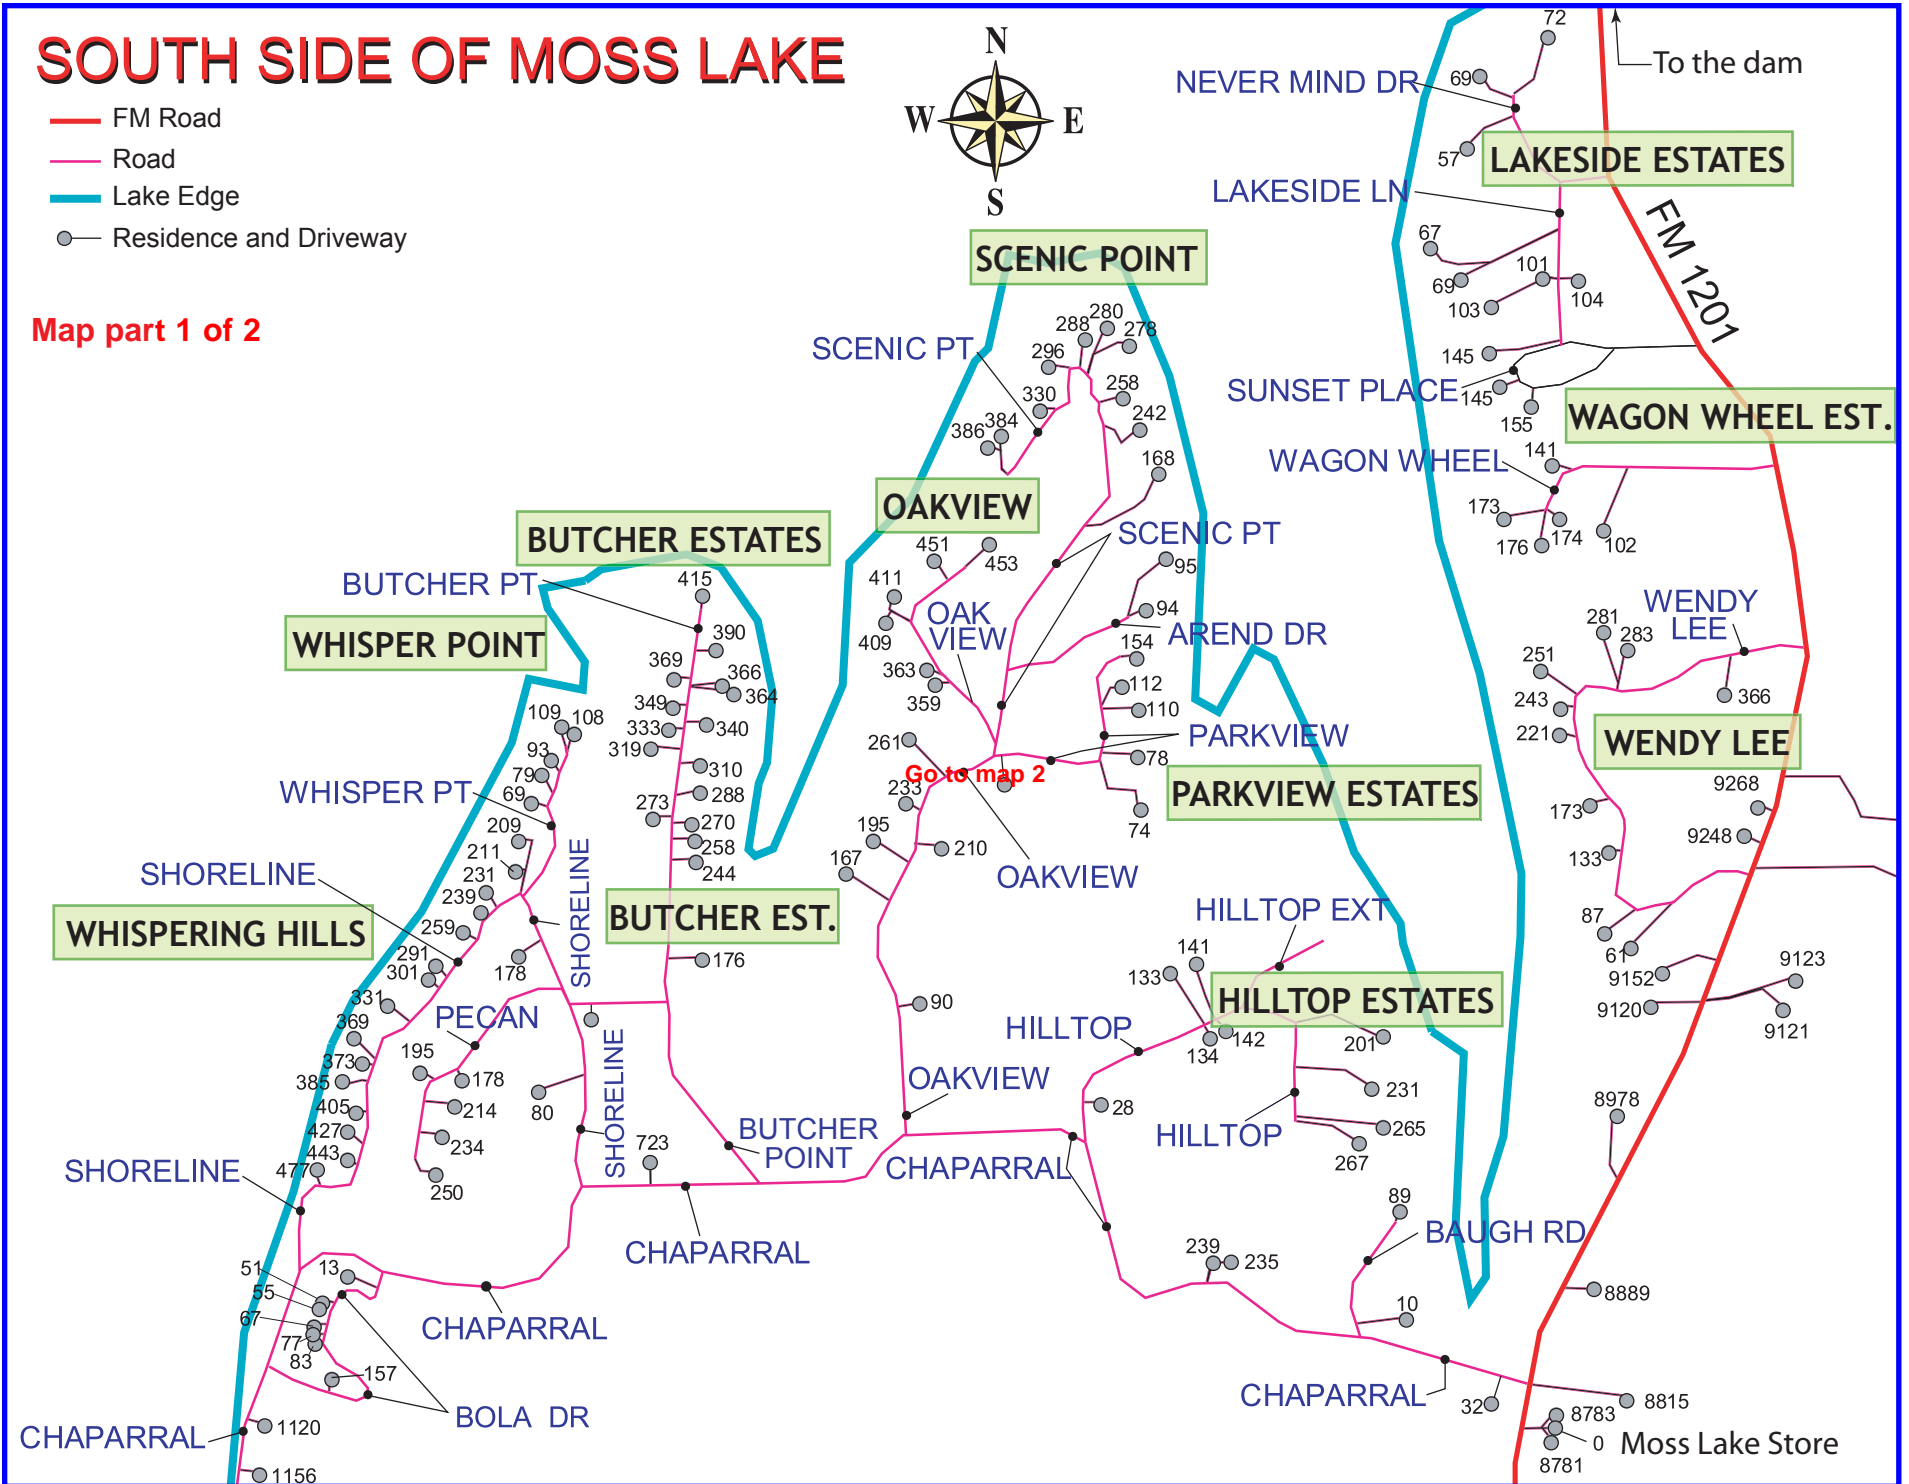

SOUTH SIDE OF MOSS LAKE

- FM Road
- Road
- Lake Edge
- Residence and Driveway

Map part 1 of 2

Go to map 2